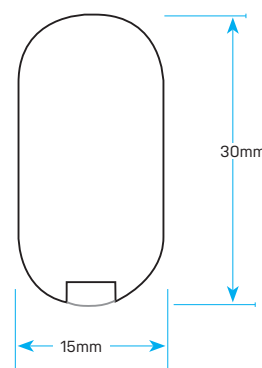

## PRODUCT DESCRIPTION

- Aluminium housing
- Anodised aluminium rail
- Standard lengths upto 2000mm
- Chrome plated accessories
- Translucent acrylic lens
- Wide selection of LED W
- Remote LED driver
- 2700k, 3000k, 4000k, 5000k
- RGB and Single colour LED available.

## Technical Drawing

Code	Wattage	Lumens	Color Temp	CRI	Voltage	IP	L	W	H
	W	lm	K				mm	mm	mm
LM-6709-****-2700K	Upto 10w/m		2700	80	12v/24DC	IP20	Max 2m	15	30
LM-6709-****-3000k	Upto 10w/m		3000	80	12v/24vDC	IP20	Max 2m	15	30
LM-6709-****-4000k	Upto 10w/m		4000	80	12v/24vDC	IP20	Max 2m	15	30