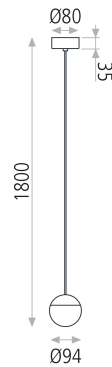

INTERIOR PENDANT

CUSTO

Colours

Dimensions

| | |
|-----------|-----------------------|
| Code | LM-3818-5W-830-BLK |
| Wattage | 5w |
| Lumens | 370lm |
| CCT | 3000K |
| CRI | 80 |
| Beam | - |
| IP Rating | IP20 |
| Dimming | Dimmable upon Request |

| | |
|---------------|---|
| Name | CUSTO |
| Finishes** | White, Black, Custom colour on request. |
| Diam | 94mm |
| Base | 80 x 35mm |
| Length | 1800mm |
| Rotation | - |
| Input Voltage | 12v-18V 350mA |
| Driver | Remote |