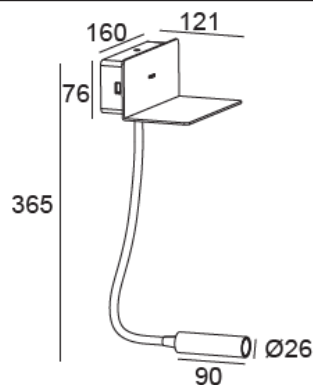

LED WALL LIGHT

PRODUCT DESCRIPTION

- Modern Design
- Aluminium body
- Philips 3000k LED
- USB Charge Socket
- 40° Beam spread
- Integral driver
- Individual Switch

Specifications

Applications

- Bedrooms
- Apartments
- Hotels

Colour Options

Technical Drawing

Code	Wattage	Lumens	Color Temp	CRI	Beam	L	Ø
	W	lm	K		o	mm	mm
LM-65744-3-930	3w	160	3000k	>92	40°	365	26