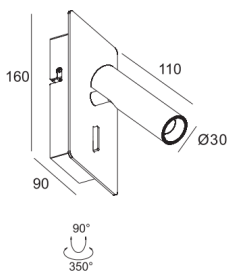

Technical Drawing

Colour^x

- ☐ Textured White
- ☐ Textured Black

Code	Maximum Wattage	Source	LED Driver	IP Rating	CCT	H mm	W mm	D mm
LM-CLARENCE-3W-930-*	3W	LED		IP20	2700K/3000k	160	90	45