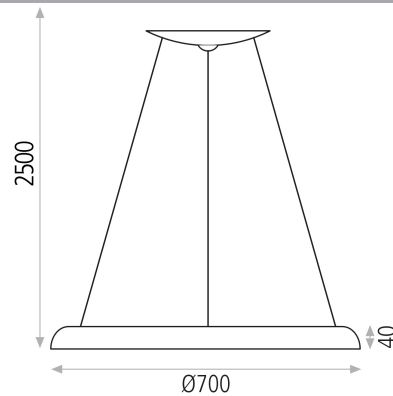

## SHIITAKE

Pendant

The SHIITAKE is an uniquely curved low glare European designed LED pendant .  
Featuring black outer finish and gold inner to provide a touch of warmth.  
A matching ceiling or Wall mounted is also available.  
Suitable for residential, Retail, or Hospitality applications

### Dimensions

Code LM-C3740190NO

Wattage <sup>xx</sup> 50w

Lumens 4150lm

CCT 3000K

CRI 80

Beam 0

IP Rating IP20

Dimming

Materials Aluminium

Finishes\*\* Black/Gold, custom colors on request

Diam. 700mm Ø

Height 40mm

Width

IK Rating -

Voltage 240v