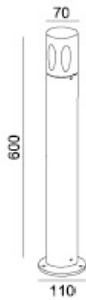

### Finishes \*

### Dimensions

Code	LM-4020-XX-830-**	Materials	Diecast Aluminium
Wattage **	2 x 1w, 3 x 1w, 4x1w, 5x1w	Finishes**	White, Grey, Black
Lumens	220lm, 330lm, 440lm, 550lm	Diam	70mm
CCT	3000K	Height	1000mm
CRI	80	IK Rating	-
Beam	0	Voltage	240v
IP Rating	IP54	Lead Time	5 Weeks
Dimming	Non Dimmable		