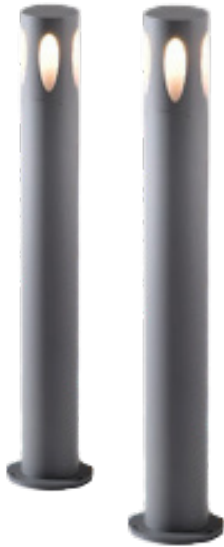

### Finishes \*

### Dimensions

Code	LM-4020-XX-830-**	Materials	Diecast Aluminium
Wattage **	2 x 1w, 3 x 1w, 4x1w, 5x1w	Finishes**	White, Grey, Black
Lumens	220lm, 330lm, 440lm, 550lm	Diam	70mm
CCT	3000K	Height	1000mm
CRI	80	IK Rating	-
Beam	0	Voltage	240v
IP Rating	IP54	Lead Time	5 Weeks
Dimming	Non Dimmable		