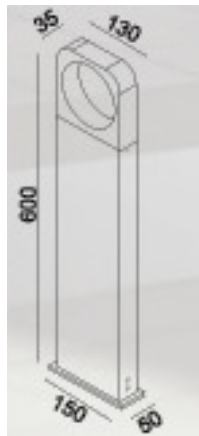

OH Bollard

Exterior LED Bollard

The OH Bollard will make a statement in any location, Low glare modern design.

Matching wall light also available.

Finishes *

Dimensions

Code LM- 10012-7-600-830-**

Wattage ** 7w

Lumens 500lm

CCT 3000K

CRI 80

Beam 0

IP Rating IP54

Dimming Non Dimmable

Materials Die cast aluminium

Finishes** White, Grey, Dark Grey, Black

Depth 35mm

Height 600mm

Width 130mm

IK Rating -

Voltage 240v

Lead Time

LIGHTMODO RESERVES THE RIGHT TO CHANGE SPECIFICATIONS, TECHNICAL DATA AND/OR DIMENSIONS WITHOUT PRIOR NOTICE.