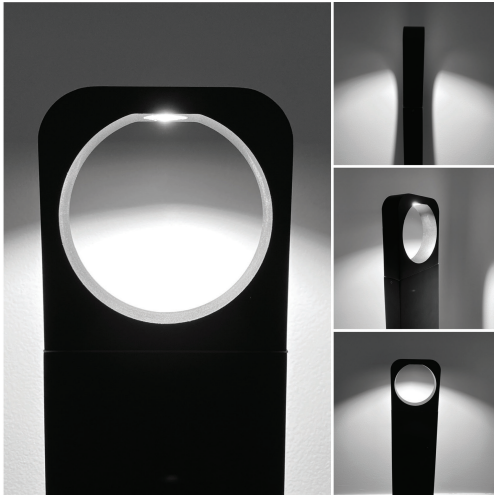

OH Bollard

Exterior LED Bollard

The OH Bollard will make a statement in any location, Low glare modern design.

Matching wall light also available.

Finishes *

Dimensions

Code LM- 10012-7-600-830-**

Wattage ** 7w

Lumens 500lm

CCT 3000K

CRI 80

Beam 0

IP Rating IP54

Dimming Non Dimmable

Materials Die cast aluminium

Finishes** White, Grey, Dark Grey, Black

Depth 35mm

Height 600mm

Width 130mm

IK Rating -

Voltage 240v

Lead Time

LIGHTMODO RESERVES THE RIGHT TO CHANGE SPECIFICATIONS, TECHNICAL DATA AND/OR DIMENSIONS WITHOUT PRIOR NOTICE.