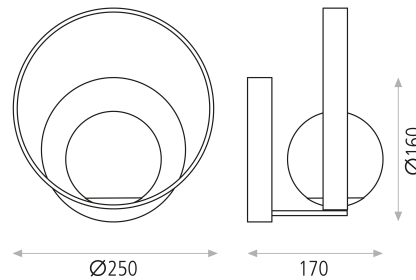

Finishes *

Dimensions

Code LM-A3815100

Wattage ^{xx} 5w

Lumens 370lm

CCT 3000°K

CRI 80

Beam 0

IP Rating IP20

Dimming -

Materials Aluminium & Opal Glass

Finishes** Gold, custom colors on request

Diam. 250mm Ø

Height 150mm

Width 170mm

IK Rating -

Voltage 240v

Lead Time -

LIGHTMODO RESERVES THE RIGHT TO CHANGE SPECIFICATIONS, TECHNICAL DATA AND/OR DIMMENSIONS WITHOUT PRIOR NOTICE.