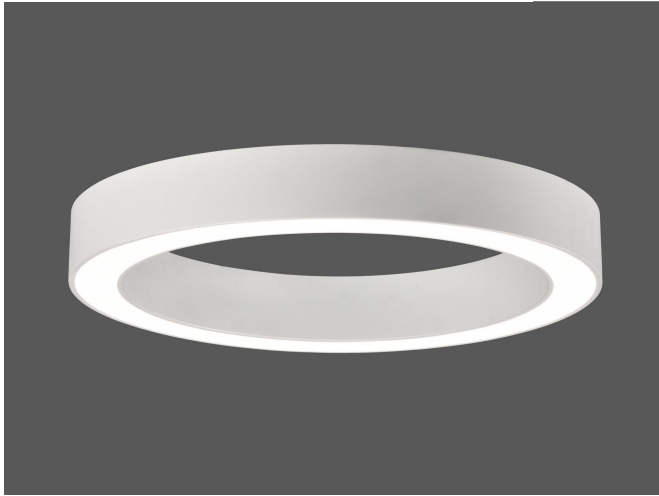

ALISO

Surface Mount

The ALISO is a European designed luminaire suitable to be Wall, Ceiling or suspended pendant .
The Aliso can be installed as a single light or in multiples.
With a choice from 3 different sizes, it is the ideal option when lighting a large open space or simply wanting to create a statement.

The versatility of the extruded aluminum body and efficient LED technology these luminaires will provide any application with the ideal lighting

Finishes *

Dimensions

Code LM- 3742XXB-8X0

Wattage ** 40w/55w/75w

Lumens 3345lm/4600lm/5800lm

CCT 3000K

CRI 80

Beam 0

IP Rating IP20

Dimming Non Dimmable

Materials Aluminium, Opal PMMA

Finishes** White, Black, custom colors on request

Diam. 470/600/800mm Ø

Height 80mm

Width 130mm

IK Rating -

Voltage 240v

Lead Time

LIGHTMODO RESERVES THE RIGHT TO CHANGE SPECIFICATIONS, TECHNICAL DATA AND/OR DIMENSIONS WITHOUT PRIOR NOTICE.