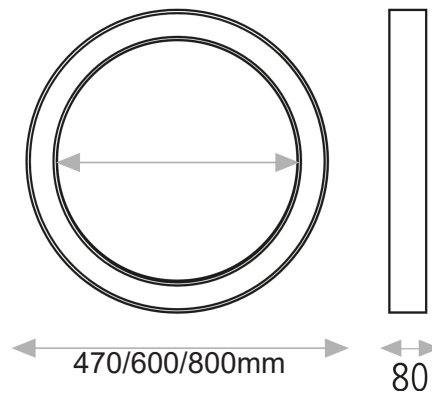

ALISO

Surface Mount

The ALISO is a European designed luminaire suitable to be Wall, Ceiling or suspended pendant .
The Aliso can be installed as a single light or in multiples.
With a choice from 3 different sizes, it is the ideal option when lighting a large open space or simply wanting to create a statement.

The versatility of the extruded aluminum body and efficient LED technology these luminaires will provide any application with the ideal lighting

Finishes *

Dimensions

Code LM- 3742XXB-8X0

Wattage ** 40w/55w/75w

Lumens 3345lm/4600lm/5800lm

CCT 3000K

CRI 80

Beam 0

IP Rating IP20

Dimming Non Dimmable

Materials Aluminium, Opal PMMA

Finishes** White, Black, custom colors on request

Diam. 470/600/800mm Ø

Height 80mm

Width 130mm

IK Rating -

Voltage 240v

Lead Time

LIGHTMODO RESERVES THE RIGHT TO CHANGE SPECIFICATIONS, TECHNICAL DATA AND/OR DIMENSIONS WITHOUT PRIOR NOTICE.