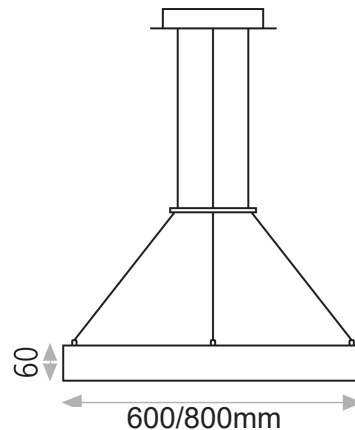

ALISO

Pendant

The ALISO is a sleek European designed luminaire Suspended pendant.
 Also available in Wall or Ceiling mount version.
 The Aliso can be installed as a single light or in multiples.
 With a choice from 2 different sizes, it is the ideal option when lighting a large open space or simply wanting to create a statement.

The versatility of the extruded aluminum body and efficient LED technology these luminaires will provide any application with the ideal lighting.

Finishes *

Dimensions

Code LM- 3742XXB-8X0

Wattage ** 55w/75w

Diam. 600/800mm Ø

Height 60mm

Width

IK Rating -

Voltage 240v

Lead Time

LIGHTMODO RESERVES THE RIGHT TO CHANGE SPECIFICATIONS, TECHNICAL DATA AND/OR DIMENSIONS WITHOUT PRIOR NOTICE.